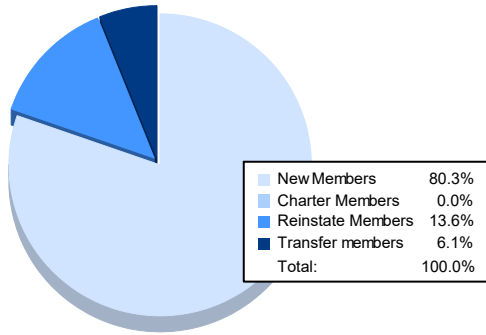

Year	New Clubs	Dropped Clubs	Gain/ Loss Clubs	New Members	Charter Members	Reinstate Members	Transfer Members	Total Member Added	Total Members Dropped	Gain/ Loss Members
2017-2018	0	2	-2	83	1	2	12	98	169	-71
2018-2019	0	1	-1	61	0	5	2	68	123	-55
2019-2020	0	2	-2	71	2	2	3	78	103	-25
2020-2021	0	0	0	37	0	2	3	42	120	-78
2021-2022	0	1	-1	53	0	9	4	66	116	-50
<b>Average</b>	<b>0</b>	<b>1</b>	<b>-1</b>	<b>61</b>	<b>1</b>	<b>4</b>	<b>5</b>	<b>70</b>	<b>126</b>	<b>-56</b>

### Membership Composition June 2022 Cumulative