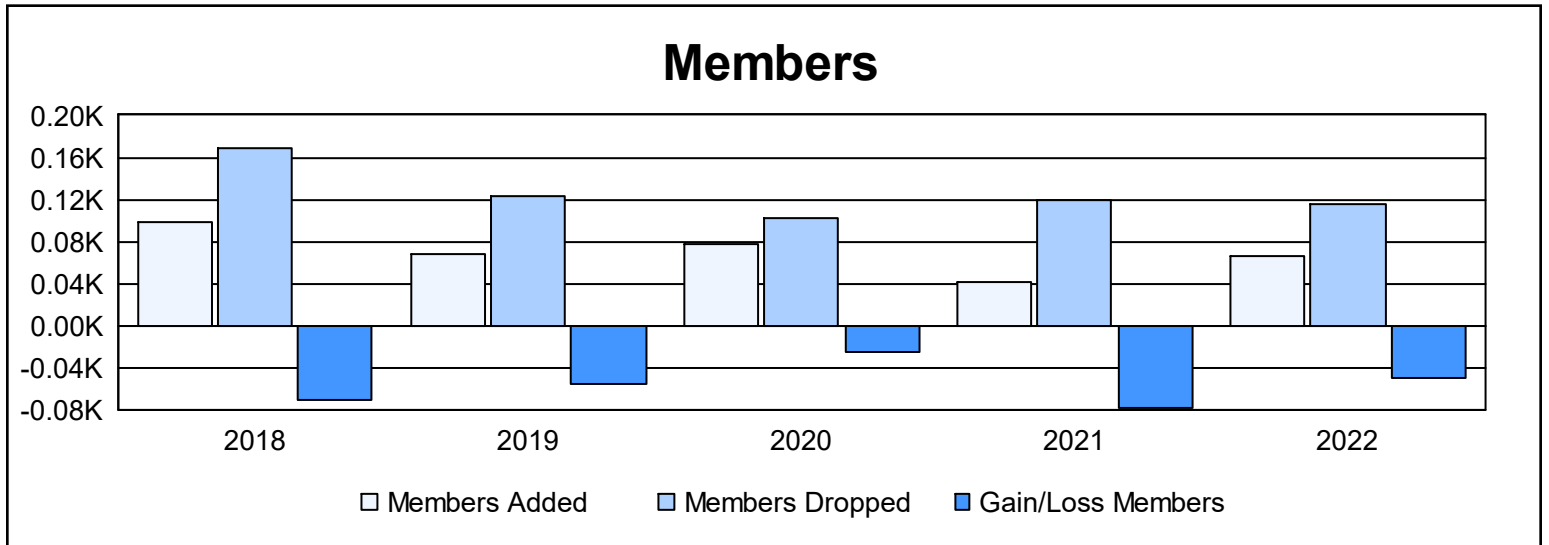

Year	New Clubs	Dropped Clubs	Gain/ Loss Clubs	New Members	Charter Members	Reinstate Members	Transfer Members	Total Member Added	Total Members Dropped	Gain/ Loss Members
2017-2018	0	2	-2	83	1	2	12	98	169	-71
2018-2019	0	1	-1	61	0	5	2	68	123	-55
2019-2020	0	2	-2	71	2	2	3	78	103	-25
2020-2021	0	0	0	37	0	2	3	42	120	-78
2021-2022	0	1	-1	53	0	9	4	66	116	-50
<b>Average</b>	<b>0</b>	<b>1</b>	<b>-1</b>	<b>61</b>	<b>1</b>	<b>4</b>	<b>5</b>	<b>70</b>	<b>126</b>	<b>-56</b>

### Membership Composition June 2022 Cumulative