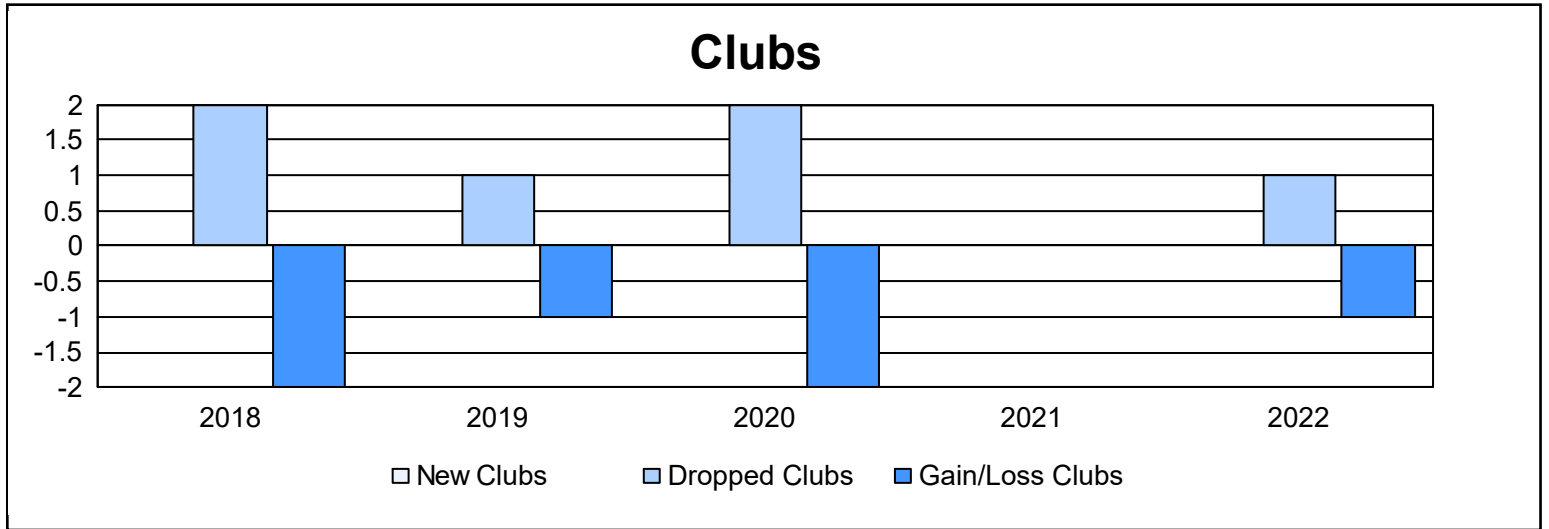

Year	New Clubs	Dropped Clubs	Gain/ Loss Clubs	New Members	Charter Members	Reinstate Members	Transfer Members	Total Member Added	Total Members Dropped	Gain/ Loss Members
2017-2018	0	2	-2	83	1	2	12	98	169	-71
2018-2019	0	1	-1	61	0	5	2	68	123	-55
2019-2020	0	2	-2	71	2	2	3	78	103	-25
2020-2021	0	0	0	37	0	2	3	42	120	-78
2021-2022	0	1	-1	53	0	9	4	66	116	-50
<b>Average</b>	<b>0</b>	<b>1</b>	<b>-1</b>	<b>61</b>	<b>1</b>	<b>4</b>	<b>5</b>	<b>70</b>	<b>126</b>	<b>-56</b>

### Membership Composition June 2022 Cumulative